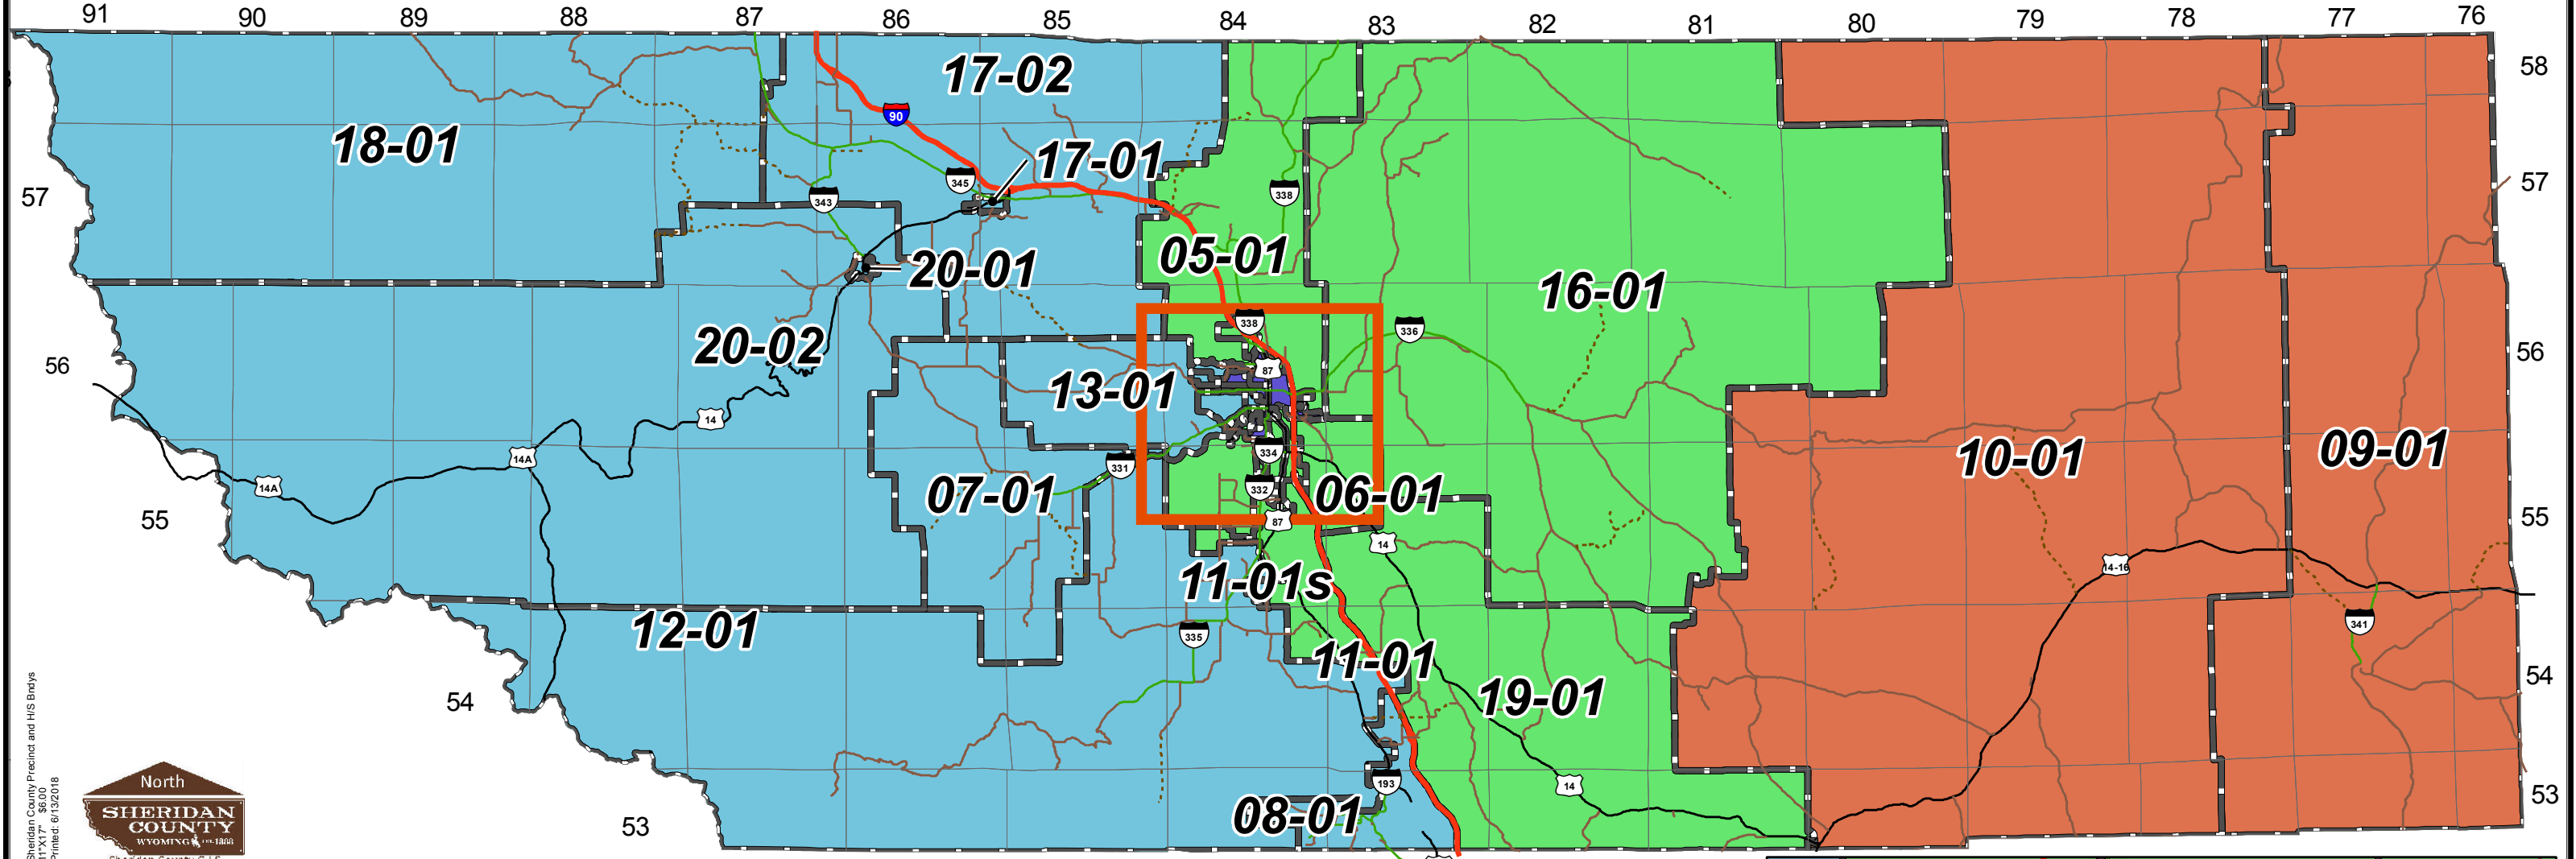

Sheridan County Precinct and House/Senate Boundaries

Sheridan County Precinct and H/S Bndrys
11X17 - 8/20/18
Printed: 6/13/2018

Dist.	Prec.	Polling Place	Address	City	Schl. Ward	House	Senate
1	1	Ed Hammer Inc.	107 E. Alger - Sheridan	Sheridan	At-Large	2	29 21
2	1	Fairgrounds Exhibit Hall (Sagebrush)	1753 Victoria - Sheridan	Sheridan	At-Large	2	29 21
2	3	Fairgrounds Exhibit Hall (Sagebrush 2)	1753 Victoria - Sheridan	Sheridan	At-Large	2	29 21
2	4	Fairgrounds Exhibit Hall (Senior Citizens Center)	1753 Victoria - Sheridan	Sheridan	At-Large	2	29 21
3	2	County Courthouse	224 So. Main St. - Sheridan	Sheridan	At-Large	2	29 21
3	3	Holy Name Church	260 E. Loucks St. - Sheridan	Sheridan	At-Large	2	29 21
3	4	The Rock Church	1100 Big Horn Ave. - Sheridan	Sheridan	At-Large	2	29 21
4	4	Holy Name Church	260 E. Loucks St. - Sheridan	Sheridan	At-Large	2	29 21
1	1s	Ed Hammer Inc.	107 E. Alger - Sheridan	Sheridan	At-Large	2	30 22
2	1s	Fairgrounds Exhibit Hall (Sagebrush)	1753 Victoria - Sheridan	Sheridan	At-Large	2	30 22
3	3s	Holy Name Church	260 E. Loucks St. - Sheridan	Sheridan	At-Large	2	30 22
3	5	Calvary Baptist Church	1660 Big Horn Ave. & Navajo - Sheridan	Sheridan	At-Large	2	30 22
4	2	Water Products Inc	1831 S. Sheridan Ave - Sheridan	Sheridan	At-Large	2	30 22
4	3	Holy Name Church	260 E. Loucks St. - Sheridan	Sheridan	At-Large	2	30 22
5	1	Tourist Information Center	I-90 off 5th Street - Sheridan	Sheridan	At-Large	2	30 22
6	1	Bethesda Worship	5135 Coffeen Ave. - Sheridan	Sheridan	At-Large	2	30 22
11	1	Bethesda Worship	5135 Coffeen Ave. - Sheridan	Sheridan	At-Large	2	30 22
16	1	Wyarno Fire Hall	663 Wyarno Rd. - Wyarno	Wyarno	At-Large	2	30 22
19	1	Prairie Dog Community Center	Meade Creek Rd. & Hwy 14	Sheridan	At-Large	2	30 22
9	1	Powder River Community Center	Arvada	Arvada	At-Large	3	40 22
10	1	Clearmont Town Hall	Clearmont	Clearmont	At-Large	3	40 22
2	2	Fairgrounds Exhibit Hall (Senior Citizens Center)	1753 Victoria - Sheridan	Sheridan	At-Large	2	51 21
2	3s	Fairgrounds Exhibit Hall (Sagebrush 2)	1753 Victoria - Sheridan	Sheridan	At-Large	2	51 21
2	5	Fairgrounds Exhibit Hall (Highland)	1753 Victoria - Sheridan	Sheridan	At-Large	2	51 21
7	1	Beckton School House Building	4 Beckton Rd.	Beckton	At-Large	2	51 21
8	1	Story Womens Club	28 No. Piney Rd. - Story	Story	At-Large	2	51 21
11	1s	Bethesda Worship	5135 Coffeen Ave. - Sheridan	Sheridan	At-Large	2	51 21
12	1	Big Horn Womens Club	Big Horn	Big Horn	At-Large	1	51 21
13	1	Fairgrounds Exhibit Hall (Church)	1753 Victoria - Sheridan	Sheridan	At-Large	2	51 21
17	1	Ranchester Town Hall (Inside)	Ranchester	Ranchester	At-Large	1	51 21
17	2	Ranchester Town Hall (Outside)	Ranchester	Ranchester	At-Large	1	51 21
18	1	Ranchester Town Hall (Slack)	Ranchester	Ranchester	At-Large	1	51 21
20	1	Dayton Town Hall (Inside)	Dayton	Dayton	At-Large	1	51 21
20	2	Dayton Town Hall (Outside)	Dayton	Dayton	At-Large	1	51 21